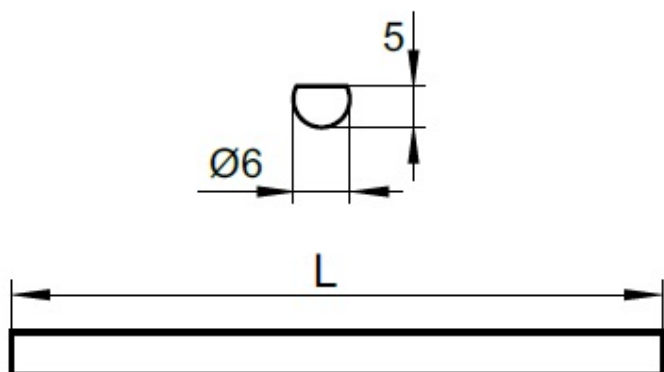

PRODUCT SHEET

Description:

Locking Bar $\varnothing 6\text{mm} \times 1200\text{mm}$, Steel, Nickel Plated

Item number:

14.05.725-2

Units	Box	Carton	HS Code	Barcode
Pcs.	2	60	8301600090	 5704866484213

# 14.05.720	1000 mm Nickel Plated
# 14.05.723	1000 mm Brass Plated
# 14.05.724	1000 mm Bronze Plated
# 14.05.725	1200 mm Nickel Plated
# 14.05.729	1500 mm Nickel Plated
# 14.05.730	1500 mm Bronze Plated
# 14.05.735	2000 mm Nickel Plated